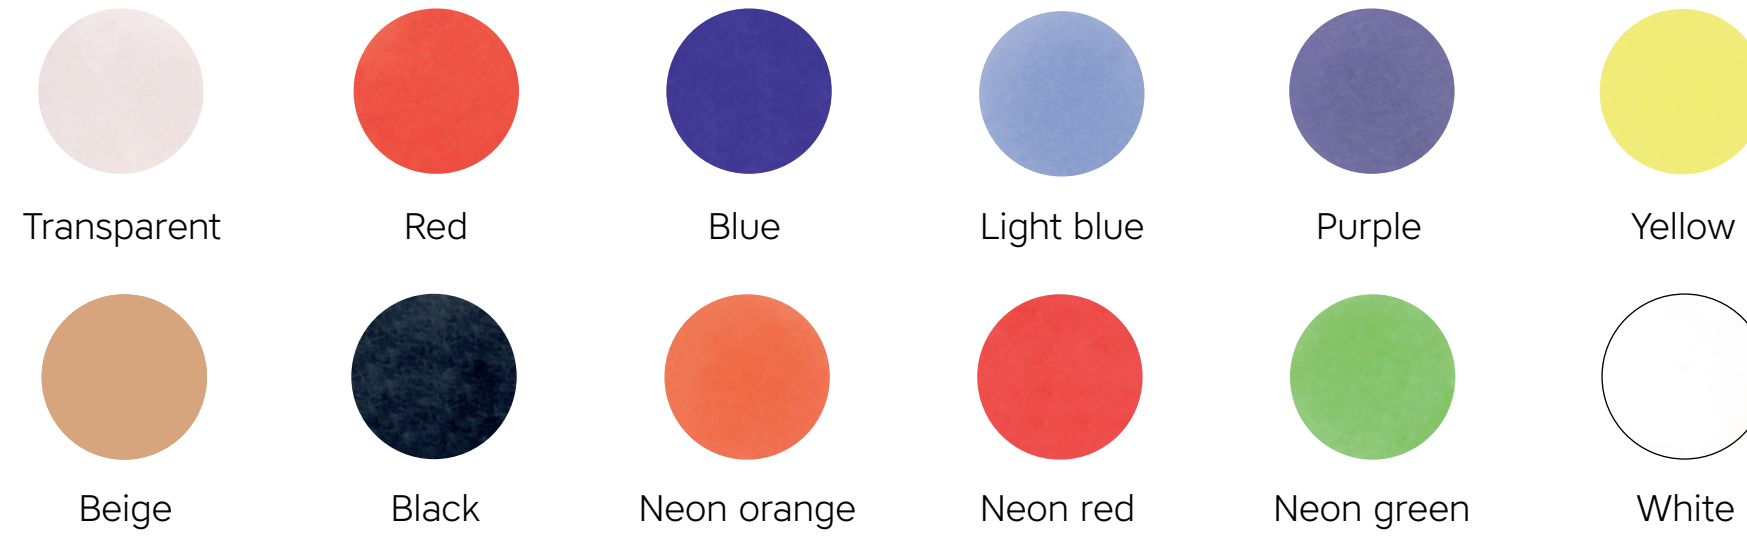

Custom-Fit Acrylic

Custom-Fit Silicone

Water

25 Shore
Waterproof

Sleep Side Sleeper

25 Shore

40 Shore

See the colours below